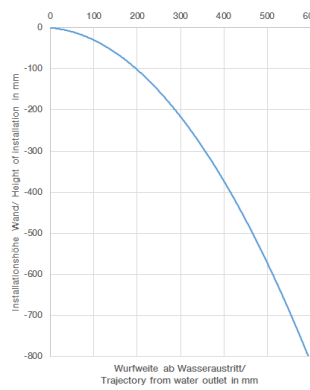

Bath cascade spout for wall mounting - Champagne (22kt Gold)

MEM

13 430 740

- 200mm projection
- cascade
- plate 180 mm x 60 mm
- hole diameter 40 mm
- 1/2" connection
- plug-link mounting
- max. flow 26.5 l/min at 3 bar flow pressure
- WRAS 1809017

Recommended miscellaneous

- Concealed wall elbow -** 35 085 970 90
- max. recess depth 163 mm
 - min. recess depth 90 mm

13 430 740

mm [inches]

Flow rate chart

Trajectory diagram

13 430 740

Spare parts list

| No. | Item Number | Name | Quantity used | Delivery time |
|-----|--------------------|------------|---------------|---------------|
| 1 | 04 30 31 014 00 90 | fixing set | 1 | 2 |
| 2 | 09 17 97 056 90 | holder | 1 | 2 |
| 3 | 90 24 05 008 00 90 | nipple set | 1 | 2 |
| 4 | 09 31 11 144 90 | pin | 2 | 2 |
| 5 | 09 11 74 042-47 | spout | 1 | 30 |
| 6 | 90 29 03 059 00 90 | insert | 1 | 2 |